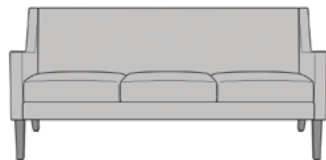

CAR3A0
72.5W 32D 34H
25AH