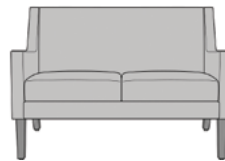

CAR2A0
50.5W 32D 34H
25AH