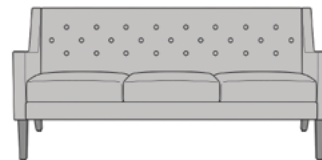

CAR3A1
72.5W 32D 34H
25AH

kwalu.

Redefining Clean Design®

6160 Peachtree Dunwoody Rd. Building C, Atlanta, GA 30328

1-877-MY-KWALU kwalu.com